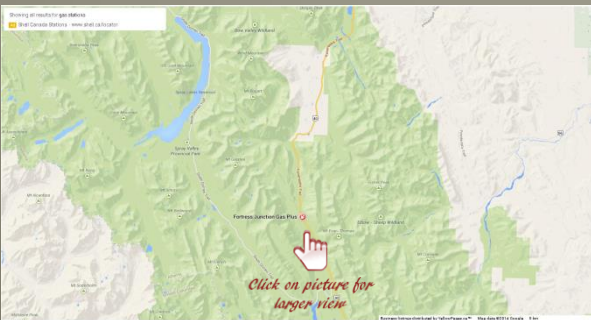

GAS PLUS

ADVANTAGE

Fortress Junction Gas Plus

It's all about the journey, not the destination